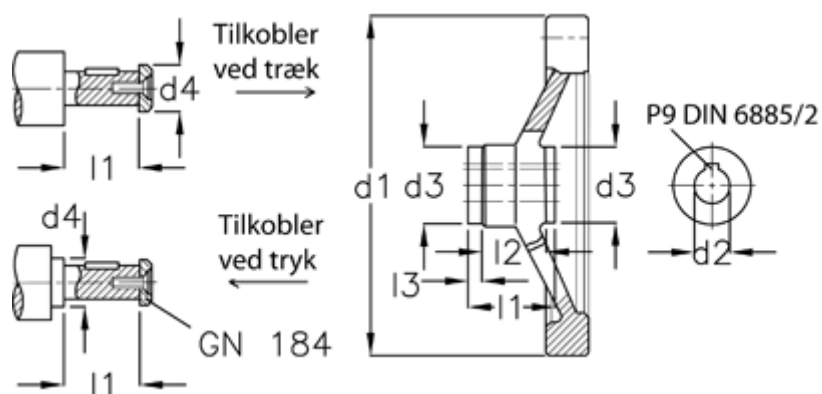

Article number: 20369299

Description: E+G Handwheel  
GN 321.4-125-K12-A-DR

## Measures

$d1$	=	125
$d2$ H7	=	12
$d3$	=	28
$d4$ max	=	17
$l1$	=	28.5
$l2$	=	18
$l3$	=	5